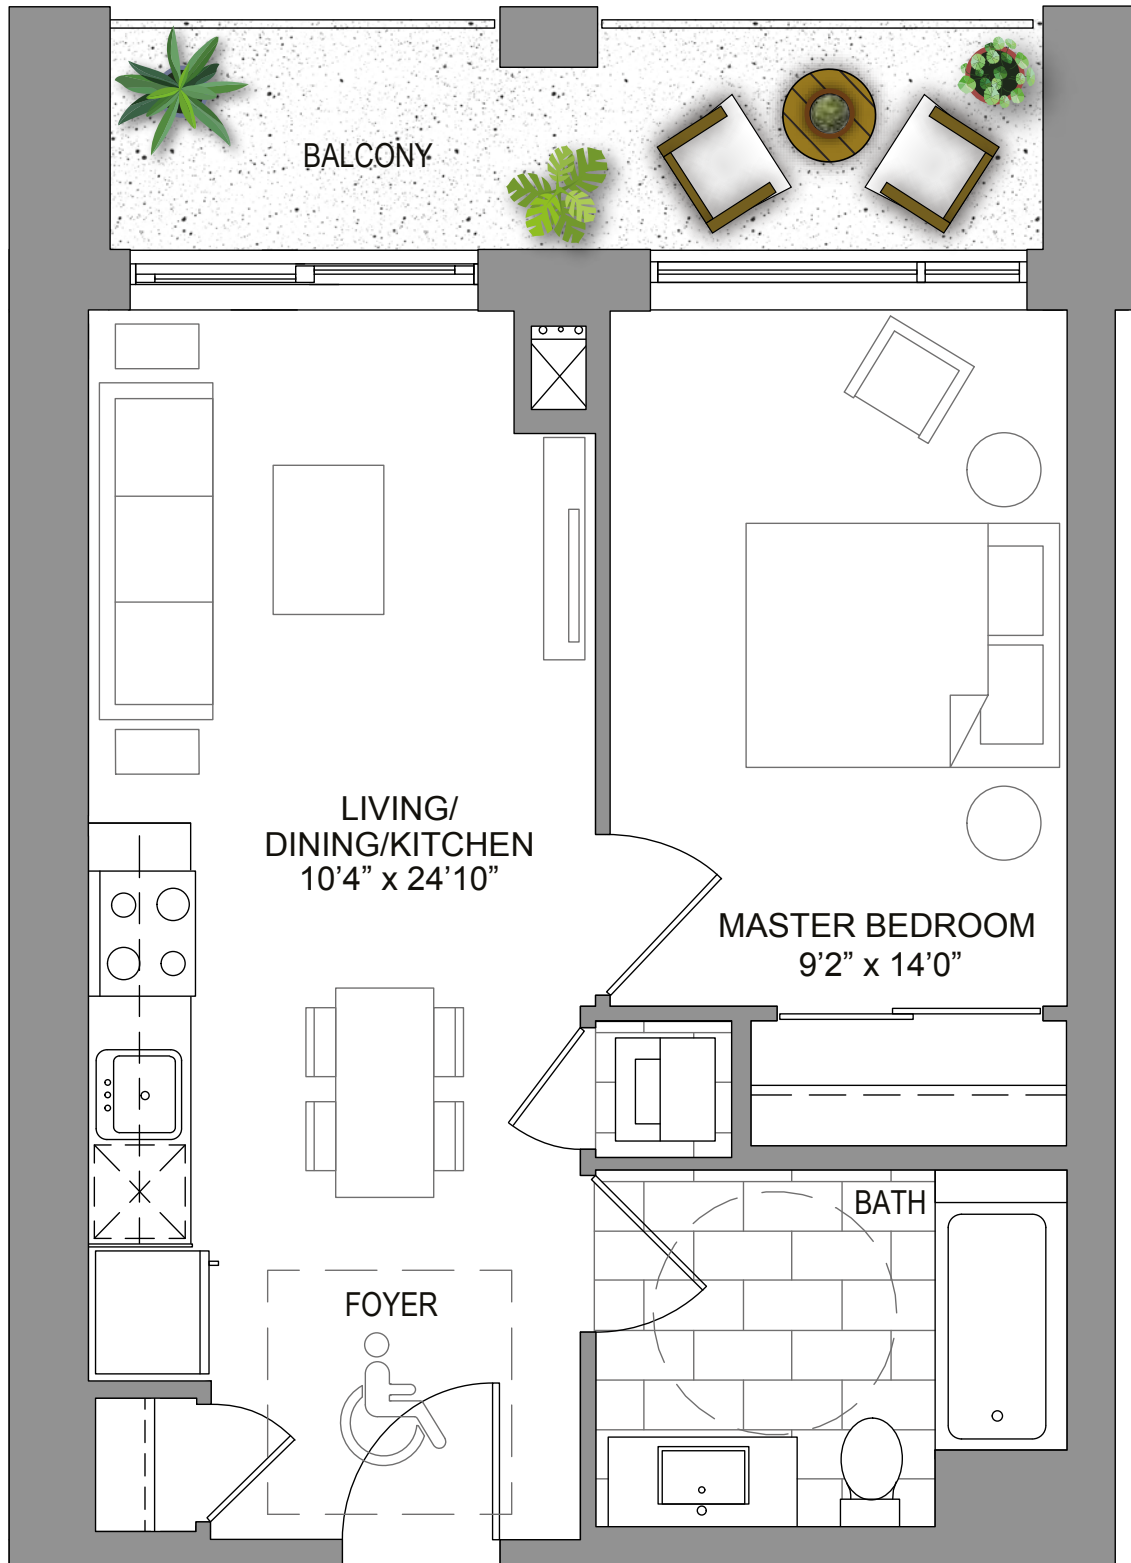

TYPE B

560 SQ FT

{ PLUS 97 SQ FT BALCONY } 1 BEDROOM / 1 BATH

SECOND FLOOR